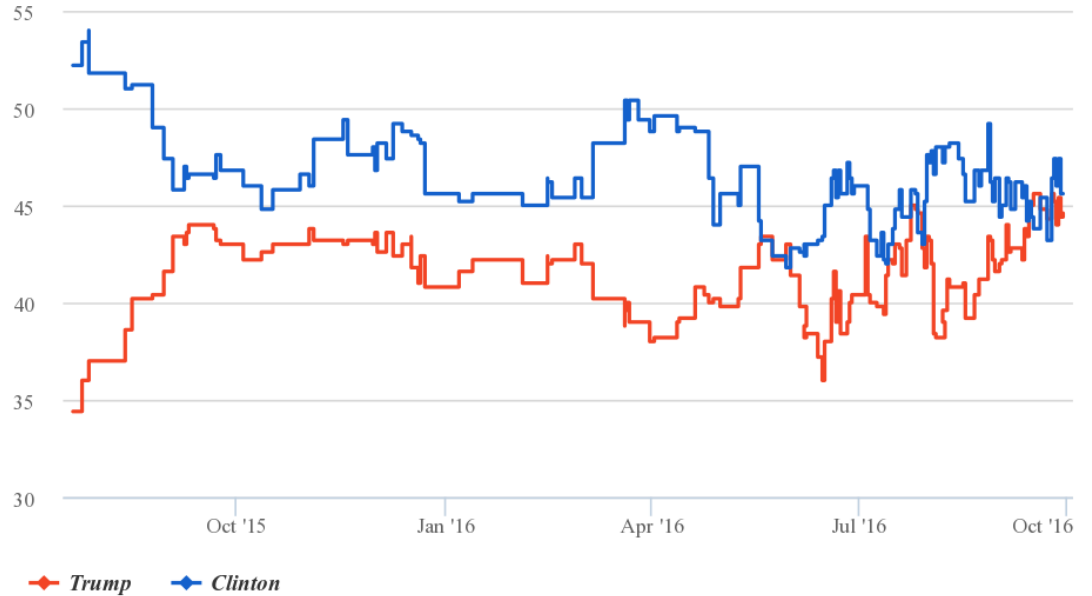

INTERNATIONAL

Laurence Smart

2-10-2016

(www.CanberraForerunners.org)

News

US election 2016 polls and odds tracker: Latest Donald Trump and Hillary Clinton results forecast in race to be president

US presidential poll tracker

Average of the last five polls

Source: RCP

Source of useful information

Home | U.K. | U.S. | **News** | World News | Sport | TV&Showbiz | Femail | Health | Science | Weather | Video | Travel
Fashion Finder

Breaking News | News | World News | Sydney | Melbourne | Brisbane | Malcolm Turnbull | Headlines | Wires | AFL | NRL

Login

Majority of snap polls show Trump won debate by a landslide despite CNN's overwhelming victory for Hillary in biggest official survey

- CNN's snap poll gave Clinton the win with 62 per cent to Trump's 27
- But most of the others reported Trump was the winner by a landslide
- The pair engaged in a vigorous back-and-forth at Hofstra University
- Here, we present the results from snap polls conducted after the debate