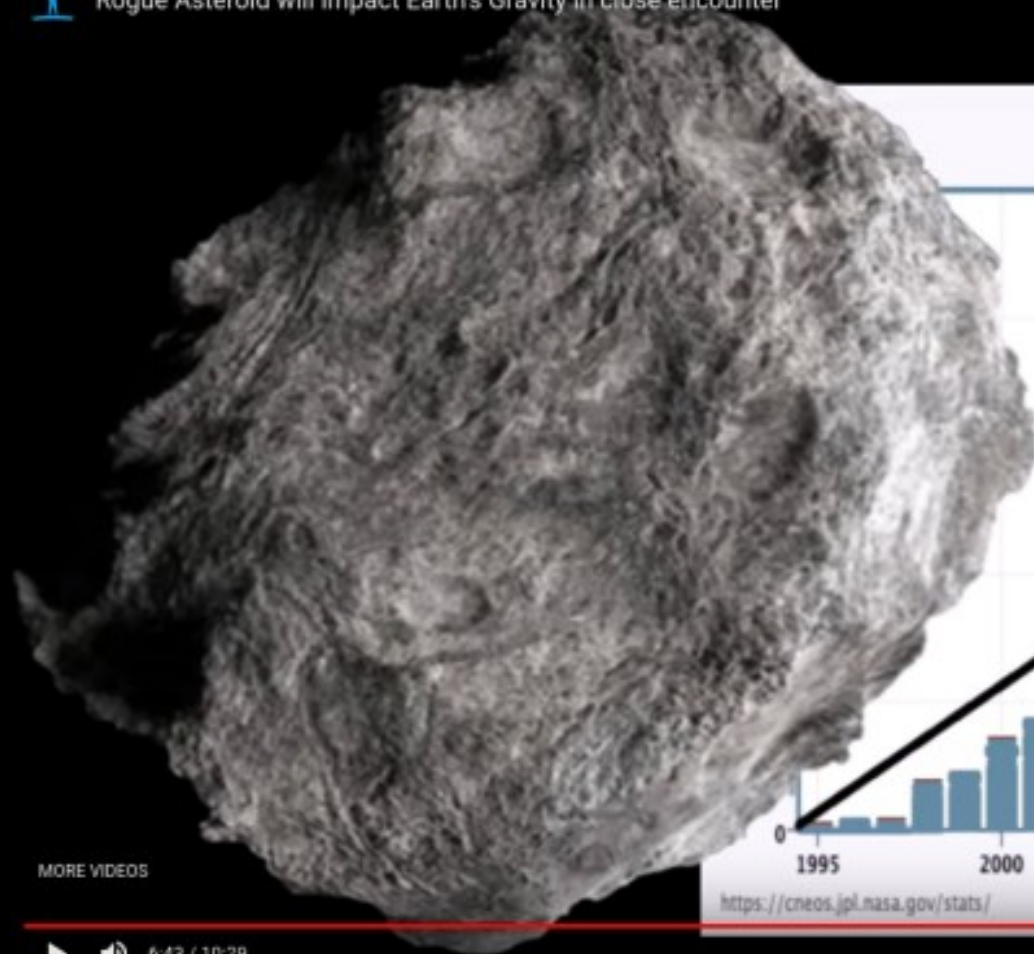

Asteroid discoveries are increasing rapidly

Rogue Asteroid will impact Earth's Gravity in close encounter

Watch later

Share

Info