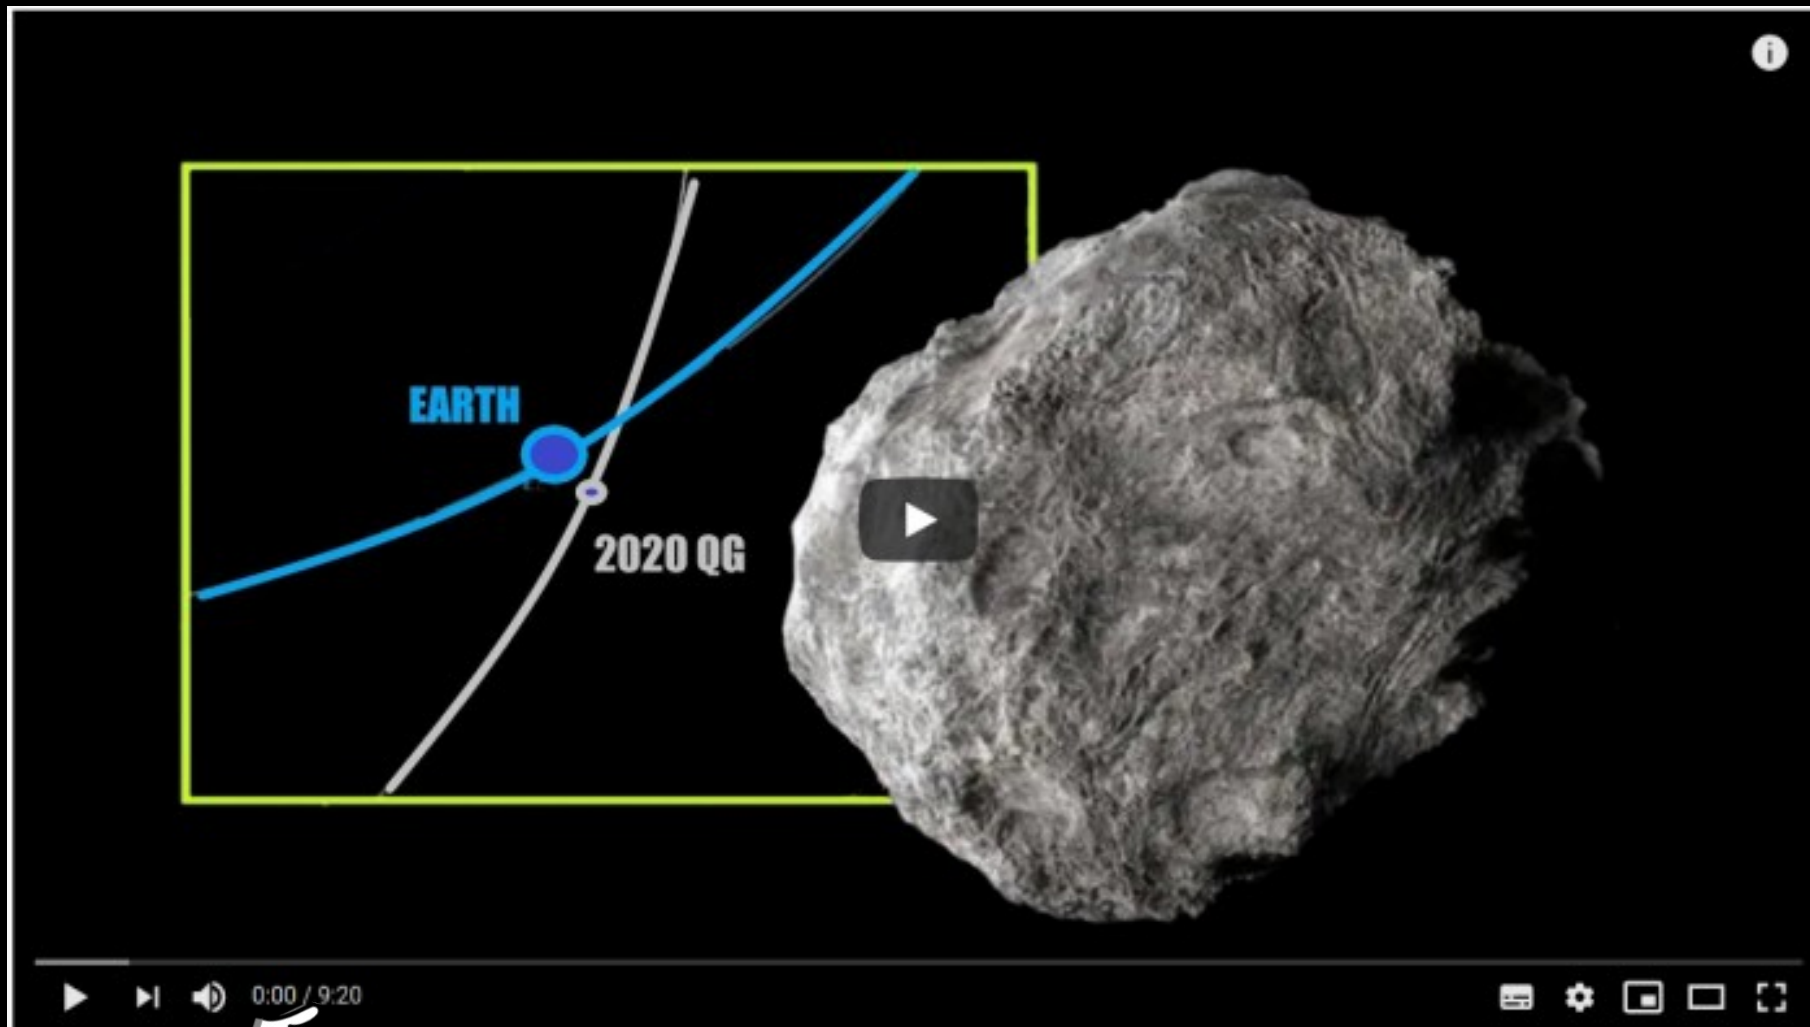

What's Happening to the Planet these Days?

Laurence Smart

4-10-2020

(www.CanberraForerunners.org)

African Continent is Shifting and Splitting in Half, Creating a Tectonic Rift

www.youtube.com/watch?v=oG3iQSiRBVk

[0:20-7:45]

'Undetected' Truck Sized Asteroid Nearly Hits Earth

www.youtube.com/watch?v=gB3zY6HZMF0

[0:00-6:30]

Asteroid discoveries are increasing rapidly

Rogue Asteroid will impact Earth's Gravity in close encounter