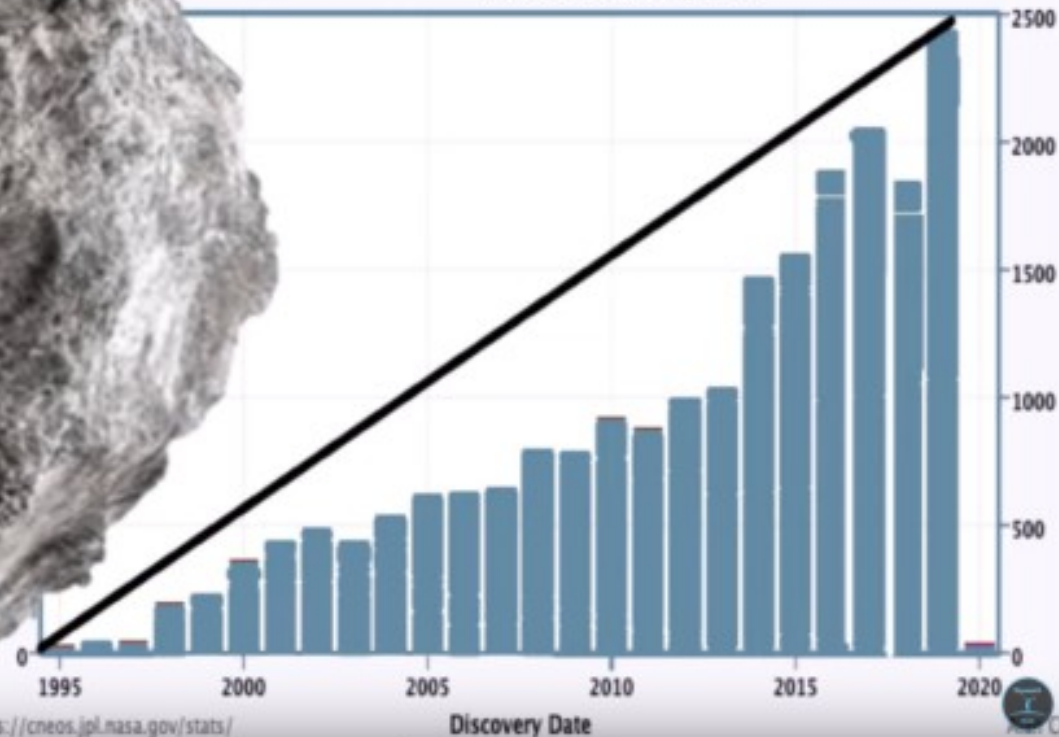

What's Happening to the Planet these Days?

Laurence Smart

4-10-2020

(www.CanberraForerunners.org)

African Continent is Shifting and Splitting in Half, Creating a Tectonic Rift

www.youtube.com/watch?v=oG3iQSiRBVk

[0:20-7:45]

'Undetected' Truck Sized Asteroid Nearly Hits Earth

www.youtube.com/watch?v=gB3zY6HZMF0

[0:00-6:30]

Asteroid discoveries are increasing rapidly

Rogue Asteroid will impact Earth's Gravity in close encounter

Watch later

Share

Info

Near-Earth Asteroid Discoveries by Survey

All NEAs (as of 2020-Jan-06)

<https://cneos.jpl.nasa.gov/stats/>

Discovery Date

MORE VIDEOS