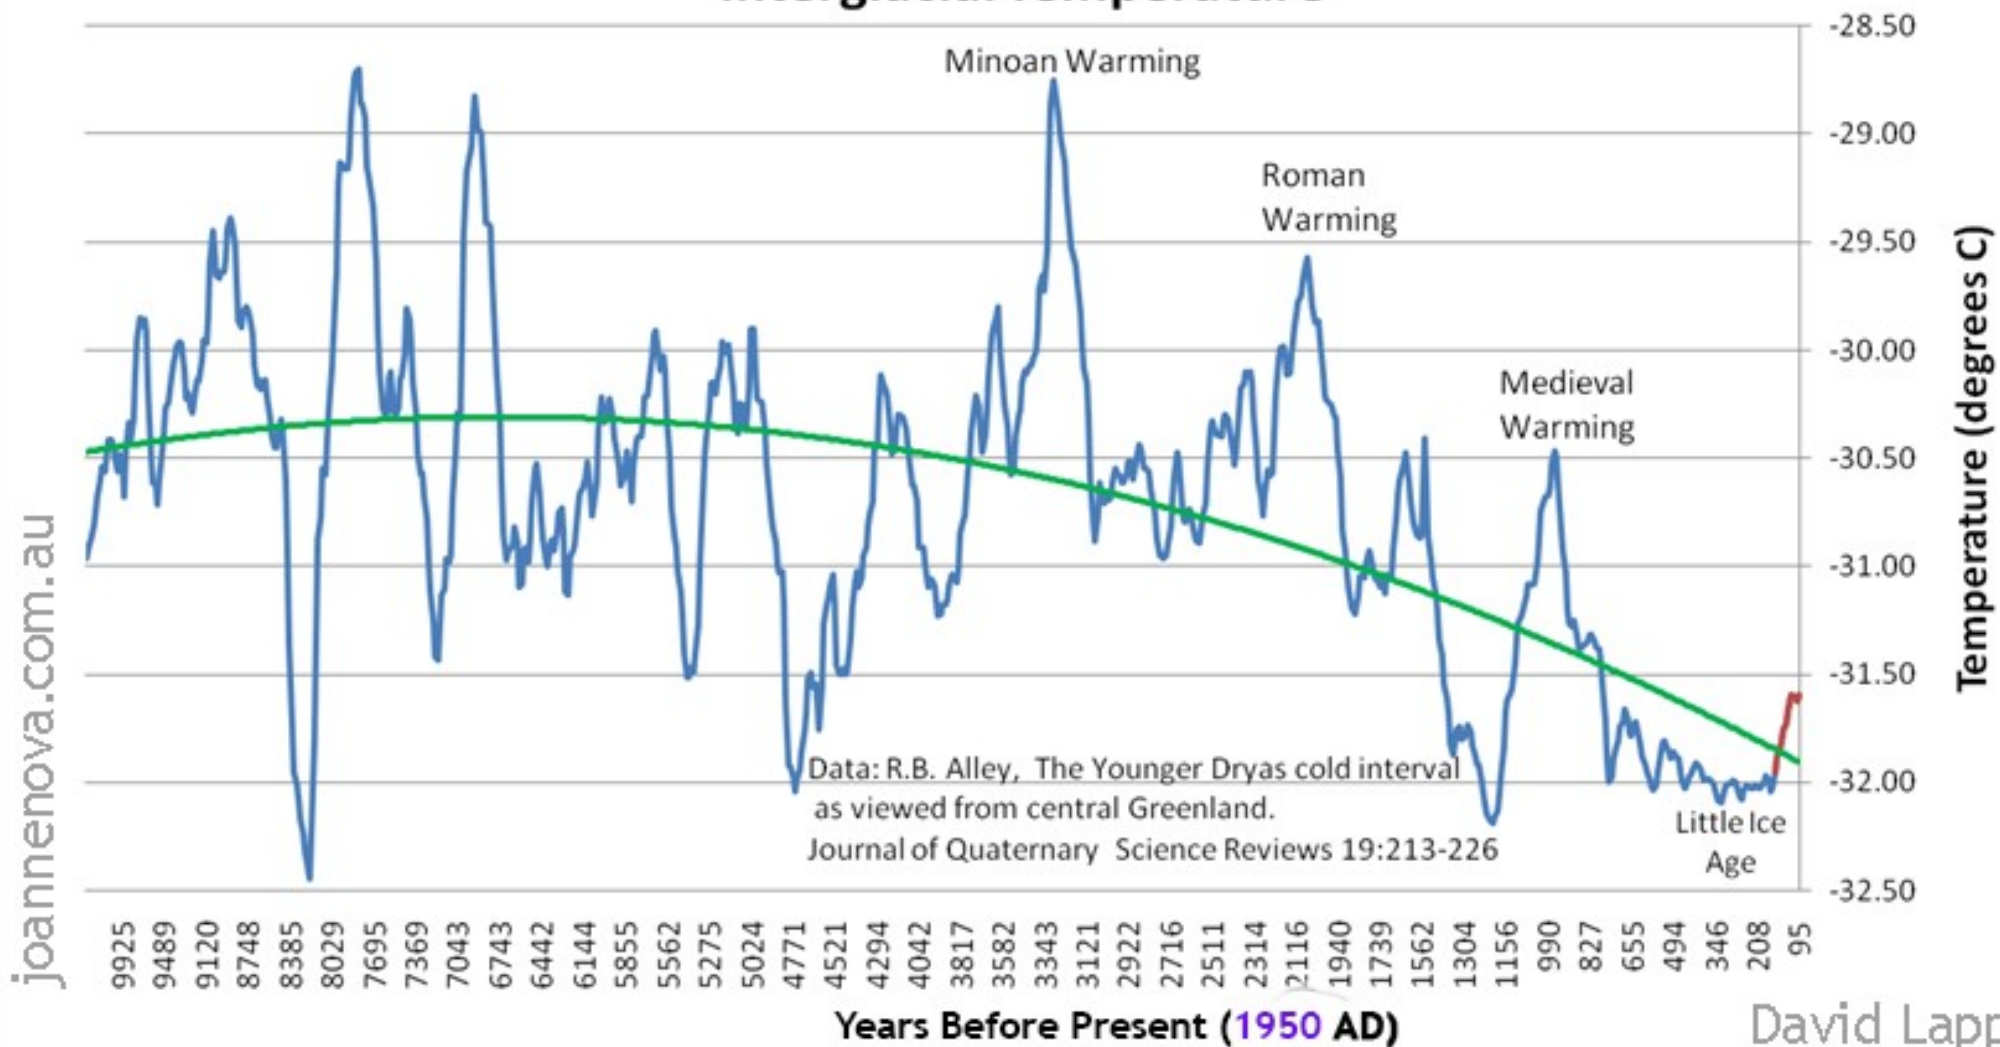

Earth's Temperature is Returning to Normal

Laurence Smart

6-6-2021

(www.CanberraForerunners.org)

Greenland GISP2 Ice Core - Last 10,000 Years

Interglacial Temperature

Read it all here:

“Earth’s Temperature
is Returning to
Normal”