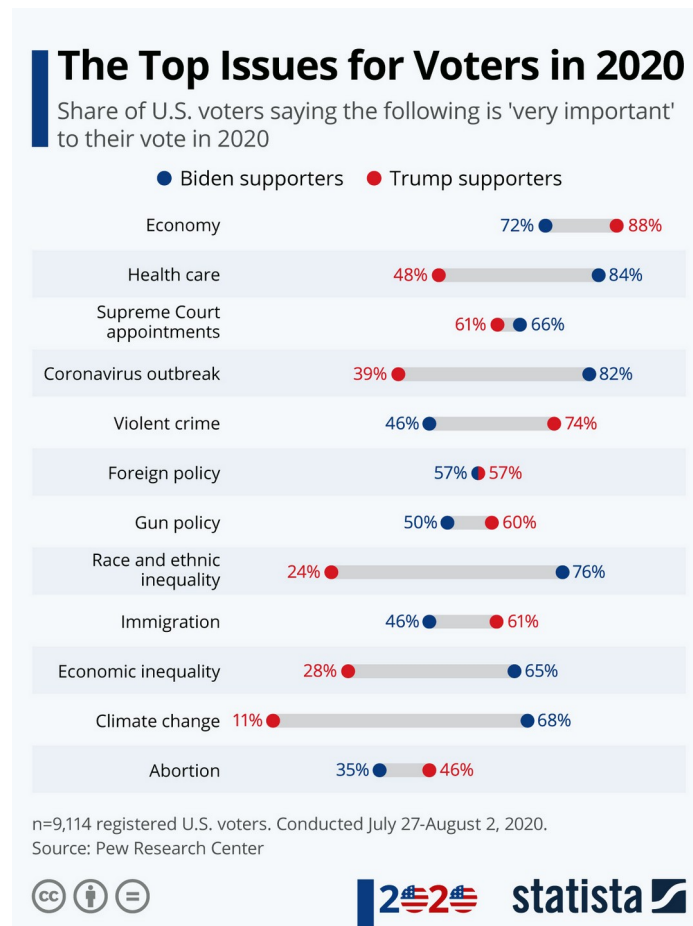

Items in Society of Importance for the Left and Right in the US

Below are graphs from the US elections in 2020 and 2024 showing the things that were important for American voters. These give us some insight into the way the Left and Right think, and how they differ.

SOURCES: ¹ ² ³ ⁴ ⁵ ⁶

SOURCE: <https://freidaquoellyn.pages.dev/tjgnh-top-issues-for-voters-2024-twhwwgsmr-photos>

1. 1 – www.statista.com/chart/23397/exit-poll-on-key-issues-in-2020-election
2. 2 – freidaquoellyn.pages.dev/tjgnh-top-issues-for-voters-2024-twhwwgsmr-photos
3. 3 – www.forbes.com/sites/niallmcCarthy/2016/08/15/the-biggest-problem-with-america-according-to-democrats-republicans-infographic
4. 4 – debraqcarlota.pages.dev/mnlqwn-omen-2024-exit-poll-prlpmsmr-photos-assets.morningconsult.com/wp-uploads/2020/11/03154303/201103_Exit-Polling-Top-Issues-FULLWIDTH.png
5. 5 – debraqcarlota.pages.dev/mnlqwn-omen-2024-exit-poll-prlpmsmr-photos-assets.morningconsult.com/wp-uploads/2020/11/03145045/201103_Exit-Polling-Candidate-Traits_FULLWIDTH_v4-1707x2048.png
6. 6 – AFTER: The Daily Telegraph Friday November 8, 2024 p:7