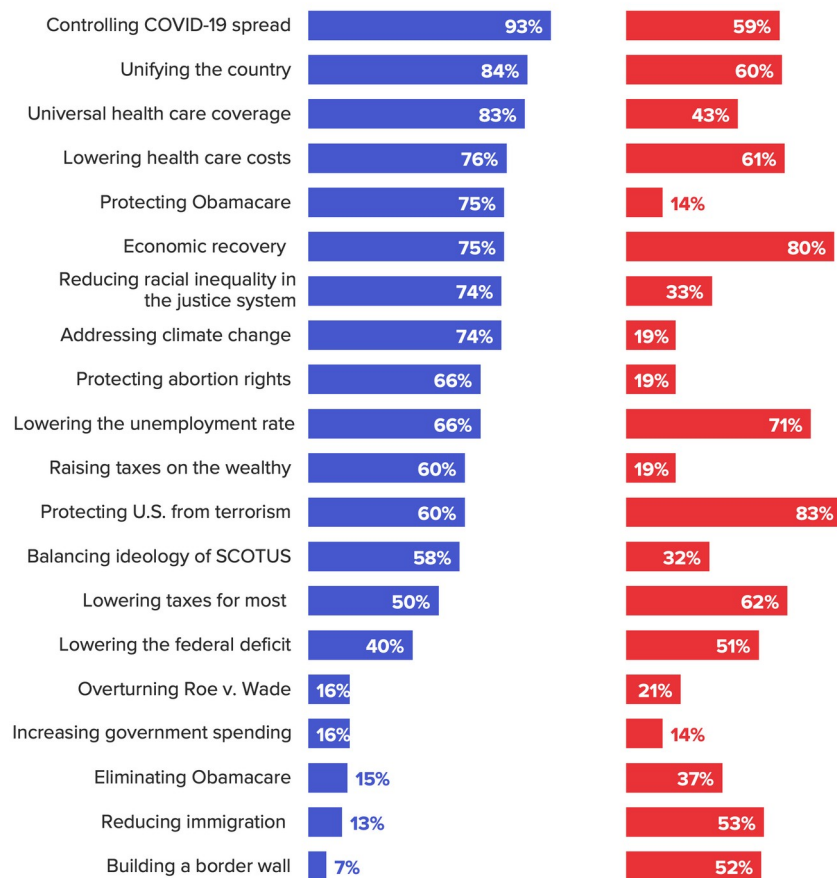

SOURCES: ¹ ² ³ ⁴ ⁵ ⁶

Source: <https://www.statista.com/chart/23397/exit-poll-on-key-issues-in-2020-election>

SOURCE: <https://freidaquoellyn.pages.dev/tjgnh-top-issues-for-voters-2024-twhwwgsmr-photos>

- 1 – www.statista.com/chart/23397/exit-poll-on-key-issues-in-2020-election
- 2 – freidaquoellyn.pages.dev/tjgnh-top-issues-for-voters-2024-twhwwgsmr-photos
- 3 – www.forbes.com/sites/niallmcCarthy/2016/08/15/the-biggest-problem-with-america-according-to-democrats-republicans-infographic
- 4 – debraqcarlota.pages.dev/mnlqwn-omen-2024-exit-poll-prlpmsmr-photos-assets.morningconsult.com/wp-uploads/2020/11/03154303/201103_Exit-Polling-Top-Issues-FULLWIDTH.png
- 5 – debraqcarlota.pages.dev/mnlqwn-omen-2024-exit-poll-prlpmsmr-photos-assets.morningconsult.com/wp-uploads/2020/11/03145045/201103_Exit-Polling-Candidate-Traits_FULLWIDTH_v4-1707x2048.png
- 6 – AFTER: The Daily Telegraph Friday November 8, 2024 p:7

The Top U.S. Problems For Democrats & Republicans

"What is the most important problem facing the U.S. today?" (% U.S. adults)

@StatistaCharts Source: Ipsos Mori

Forbes statista

SOURCE: <https://www.forbes.com/sites/niallmcCarthy/2016/08/15/the-biggest-problem-with-america-according-to-democrats-republicans-infographic>

POLITICAL INTELLIGENCE: U.S. EXIT POLLING

The Issues That Are Motivating 2020 Voters

Share of **Biden voters** and **Trump voters** who said the following issues were "very important" in deciding whom to vote for:

MORNING CONSULT

Poll conducted Oct. 30-Nov. 3, 2020, among 11,822 Americans who voted early or on Election Day, with a margin of error of +/-1%.

The Traits Biden and Trump Voters Are Looking for

Share of **Biden voters** and **Trump voters** who said it was “very important” that the candidate they support has each of the following traits: