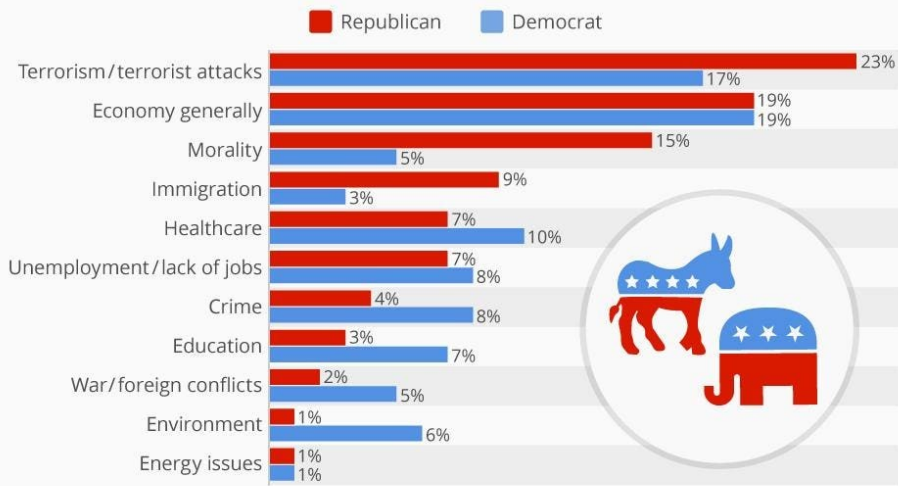

Items in Society of Importance for the Left and Right in the US

Below are graphs from the US elections in 2020 and 2024 showing the things that were important for American voters. These give us some insight into the way the Left and Right think, and how they differ.

SOURCES: ¹ ² ³ ⁴ ⁵ ⁶

Source: <https://www.statista.com/chart/23397/exit-poll-on-key-issues-in-2020-election>

SOURCE: <https://freidaquoellyn.pages.dev/tjgnh-top-issues-for-voters-2024-twhwwgsmr-photos>

- 1 – www.statista.com/chart/23397/exit-poll-on-key-issues-in-2020-election
- 2 – freidaquoellyn.pages.dev/tjgnh-top-issues-for-voters-2024-twhwwgsmr-photos
- 3 – www.forbes.com/sites/niallmcCarthy/2016/08/15/the-biggest-problem-with-america-according-to-democrats-republicans-infographic
- 4 – debraqcarlota.pages.dev/mnlqwn-omen-2024-exit-poll-prlpmsmr-photos-assets.morningconsult.com/wp-uploads/2020/11/03154303/201103_Exit-Polling-Top-Issues-FULLWIDTH.png
- 5 – debraqcarlota.pages.dev/mnlqwn-omen-2024-exit-poll-prlpmsmr-photos-assets.morningconsult.com/wp-uploads/2020/11/03145045/201103_Exit-Polling-Candidate-Traits_FULLWIDTH_v4-1707x2048.png
- 6 – AFTER: The Daily Telegraph Friday November 8, 2024 p:7

The Top U.S. Problems For Democrats & Republicans

"What is the most important problem facing the U.S. today?" (% U.S. adults)

@StatistaCharts Source: Ipsos Mori

Forbes statista

SOURCE: <https://www.forbes.com/sites/niallmcCarthy/2016/08/15/the-biggest-problem-with-america-according-to-democrats-republicans-infographic>

POLITICAL INTELLIGENCE: U.S. EXIT POLLING

The Issues That Are Motivating 2020 Voters

Share of **Biden voters** and **Trump voters** who said the following issues were "very important" in deciding whom to vote for: