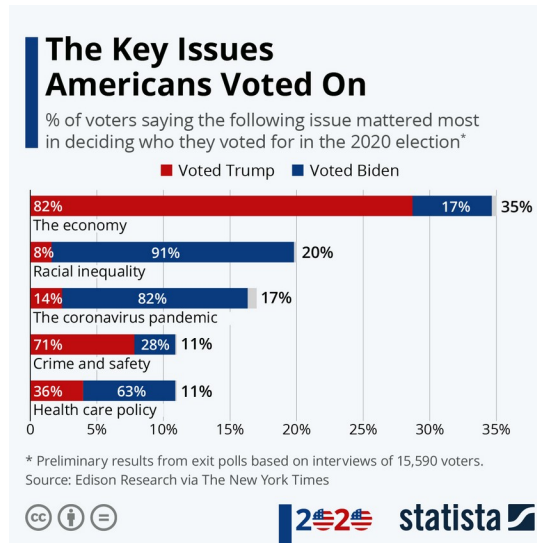

Items in Society of Importance for the Left and Right in the US

Below are graphs from the US elections in 2020 and 2024 showing the things that were important for American voters. These give us some insight into the way the Left and Right think, and how they differ.

SOURCES: ¹ ² ³ ⁴ ⁵ ⁶

SOURCE: <https://freidaquoellyn.pages.dev/tjgnh-top-issues-for-voters-2024-twhwwgsmr-photos>

1. 1 – www.statista.com/chart/23397/exit-poll-on-key-issues-in-2020-election
2. 2 – freidaquoellyn.pages.dev/tjgnh-top-issues-for-voters-2024-twhwwgsmr-photos
3. 3 – www.forbes.com/sites/niallmcCarthy/2016/08/15/the-biggest-problem-with-america-according-to-democrats-republicans-infographic
4. 4 – debraqcarlota.pages.dev/mnlqwn-omen-2024-exit-poll-prlpmsmr-photos-assets.morningconsult.com/wp-uploads/2020/11/03154303/201103_Exit-Polling-Top-Issues-FULLWIDTH.png
5. 5 – debraqcarlota.pages.dev/mnlqwn-omen-2024-exit-poll-prlpmsmr-photos-assets.morningconsult.com/wp-uploads/2020/11/03145045/201103_Exit-Polling-Candidate-Traits_FULLWIDTH_v4-1707x2048.png
6. 6 – AFTER: The Daily Telegraph Friday November 8, 2024 p:7