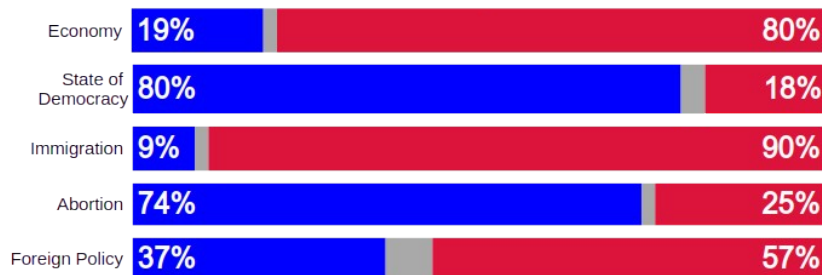

POLITICAL INTELLIGENCE: U.S. EXIT POLLING

The Issues That Are Motivating 2020 Voters

Share of **Biden voters** and **Trump voters** who said the following issues were "very important" in deciding whom to vote for:

MORNING CONSULT

Poll conducted Oct. 30-Nov. 3, 2020, among 11,822 Americans who voted early or on Election Day, with a margin of error of +/-1%.

The Traits Biden and Trump Voters Are Looking for

Share of **Biden voters** and **Trump voters** who said it was “very important” that the candidate they support has each of the following traits:

MORNING CONSULT

Poll conducted Oct. 30-Nov. 3, 2020, among 10,870 Americans who voted early or on Election Day, with a margin of error of +/-1%.

KEY ISSUES FOR VOTERS (2024 US Presidential Election)

(SOURCE: US exit polls)