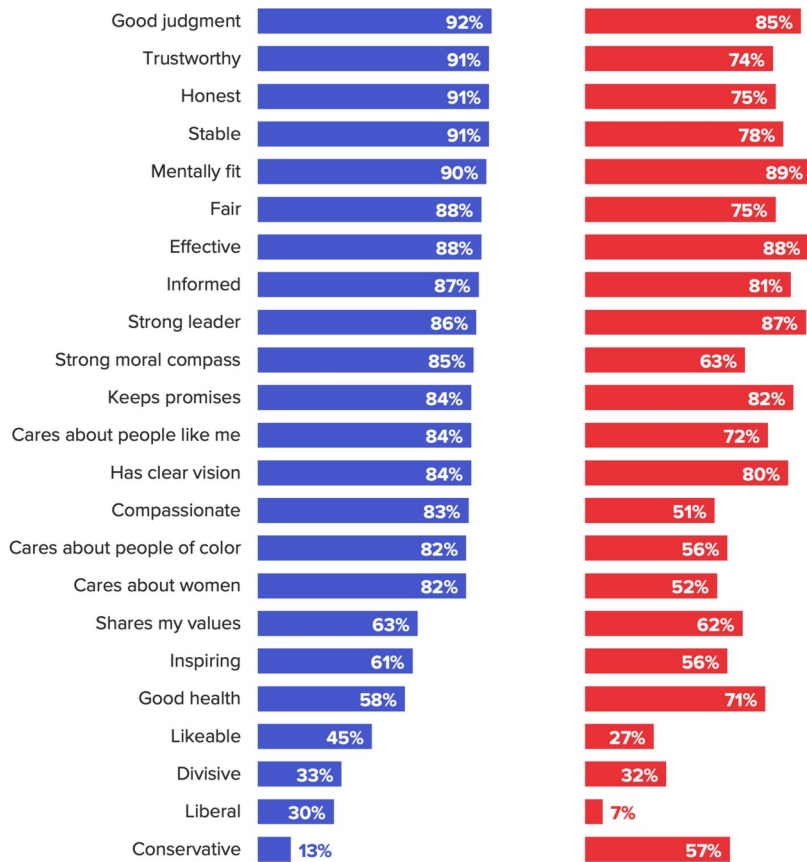

SOURCES: ¹ ² ³ ⁴ ⁵ ⁶

Source: <https://www.statista.com/chart/23397/exit-poll-on-key-issues-in-2020-election>

SOURCE: <https://freidaquoellyn.pages.dev/tjgnh-top-issues-for-voters-2024-twhwwgsmr-photos>

- 1 – www.statista.com/chart/23397/exit-poll-on-key-issues-in-2020-election
- 2 – freidaquoellyn.pages.dev/tjgnh-top-issues-for-voters-2024-twhwwgsmr-photos
- 3 – www.forbes.com/sites/niallmcCarthy/2016/08/15/the-biggest-problem-with-america-according-to-democrats-republicans-infographic
- 4 – debraqcarlota.pages.dev/mnlqwn-omen-2024-exit-poll-prlpmsmr-photos-assets.morningconsult.com/wp-uploads/2020/11/03154303/201103_Exit-Polling-Top-Issues-FULLWIDTH.png
- 5 – debraqcarlota.pages.dev/mnlqwn-omen-2024-exit-poll-prlpmsmr-photos-assets.morningconsult.com/wp-uploads/2020/11/03145045/201103_Exit-Polling-Candidate-Traits_FULLWIDTH_v4-1707x2048.png
- 6 – AFTER: The Daily Telegraph Friday November 8, 2024 p:7

The Top U.S. Problems For Democrats & Republicans

"What is the most important problem facing the U.S. today?" (% U.S. adults)

@StatistaCharts Source: Ipsos Mori

Forbes statista

SOURCE: <https://www.forbes.com/sites/niallmcCarthy/2016/08/15/the-biggest-problem-with-america-according-to-democrats-republicans-infographic>

POLITICAL INTELLIGENCE: U.S. EXIT POLLING

The Issues That Are Motivating 2020 Voters

Share of **Biden voters** and **Trump voters** who said the following issues were "very important" in deciding whom to vote for:

MORNING CONSULT

Poll conducted Oct. 30-Nov. 3, 2020, among 11,822 Americans who voted early or on Election Day, with a margin of error of +/-1%.

The Traits Biden and Trump Voters Are Looking for

Share of **Biden voters** and **Trump voters** who said it was “very important” that the candidate they support has each of the following traits: