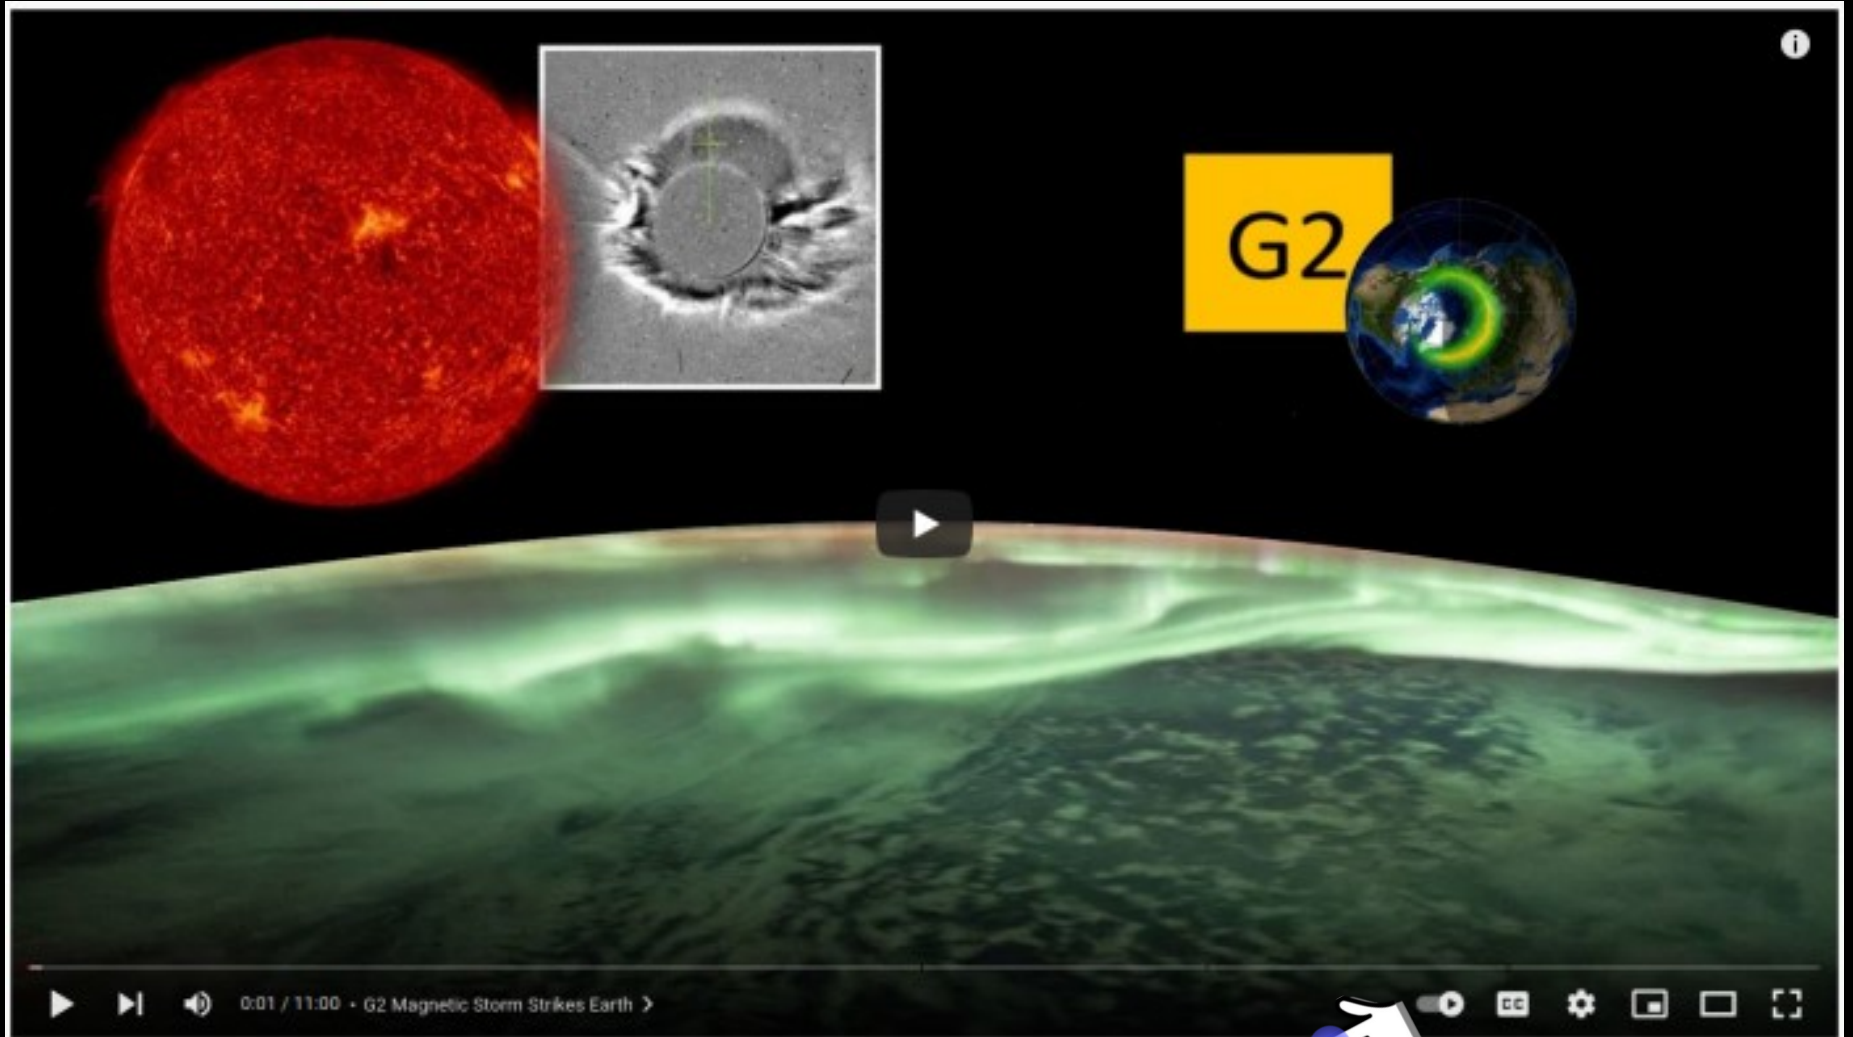

What's Happening to the Planet these Days?

Laurence Smart

5-12-2021

(www.CanberraForerunners.org)

HOW WOULD A SPACE SUPER-STORM AFFECT US TODAY?

▶ ⏪ 🔊 4:39 / 11:56

www.youtube.com/watch?v=R7OVsLPpVso

[4:20-9:12]

Massive Solar Tsunami Shock Wave to Hit Earth

www.youtube.com/watch?v=9GTACdnY7ZQ

[0:20-6:05]

Huge Solar Flare Strikes Earth

www.youtube.com/watch?v=3EPTiMmxc40

[0:00-11:00]

Volcanic Eruptions May 'Escalate' Into Global Catastrophe

REGIONS OF VOLCANO CLUSTERS COULD PARALYSE GLOBAL INFRASTRUCTURE

▶ ⏪ 🔊 1:28 / 10:24 • Volcanic hotspots >

🔍 ⚙️ 📺 📱 🗑️

Nasa says 'concerning' asteroid as big as a football field will break into Earth's orbit in days

Nasa says a giant asteroid bigger than the Eiffel Tower will enter Earth's orbit next week, putting it into the "potentially hazardous" category.

Charlotte Edwards

 less than 2 min read December 2, 2021 - 6:03AM  news.com.au